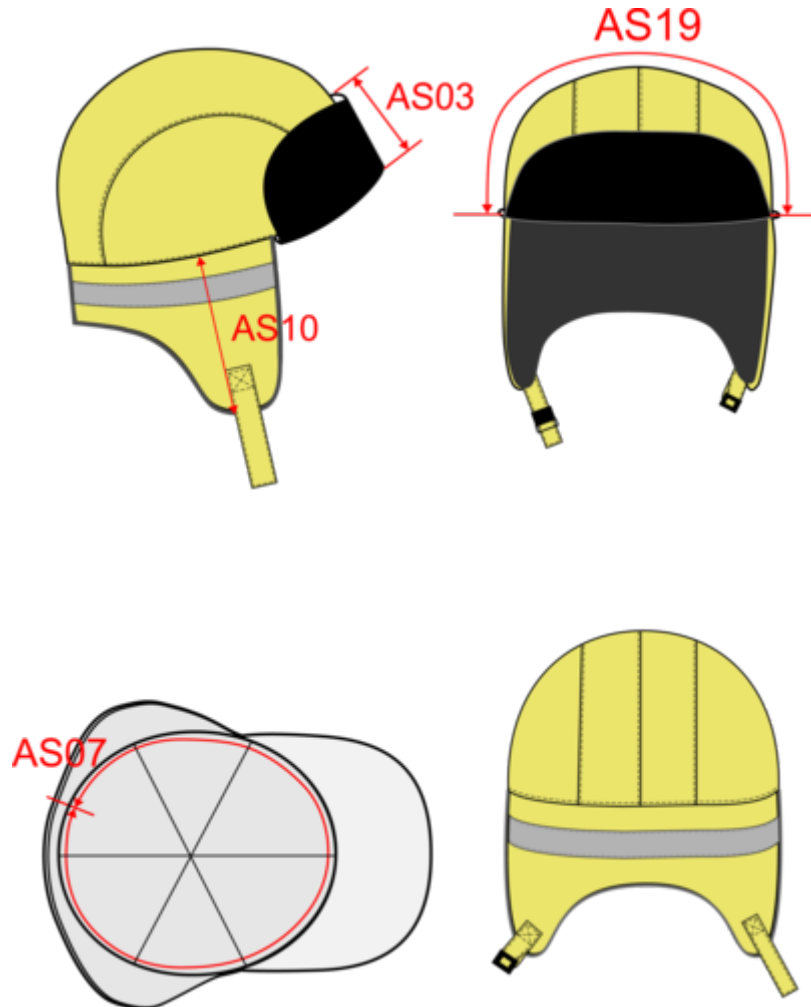

## Padded cap with ear flaps

### Dimensions (cm)

Measurements in cm	One size
AS03 - Visor length on middle	8.50
AS07 - Total circumference	60.00
AS10 - Side panel height	17.50
AS19 - Upper part width from side to side	36.00

WKP121